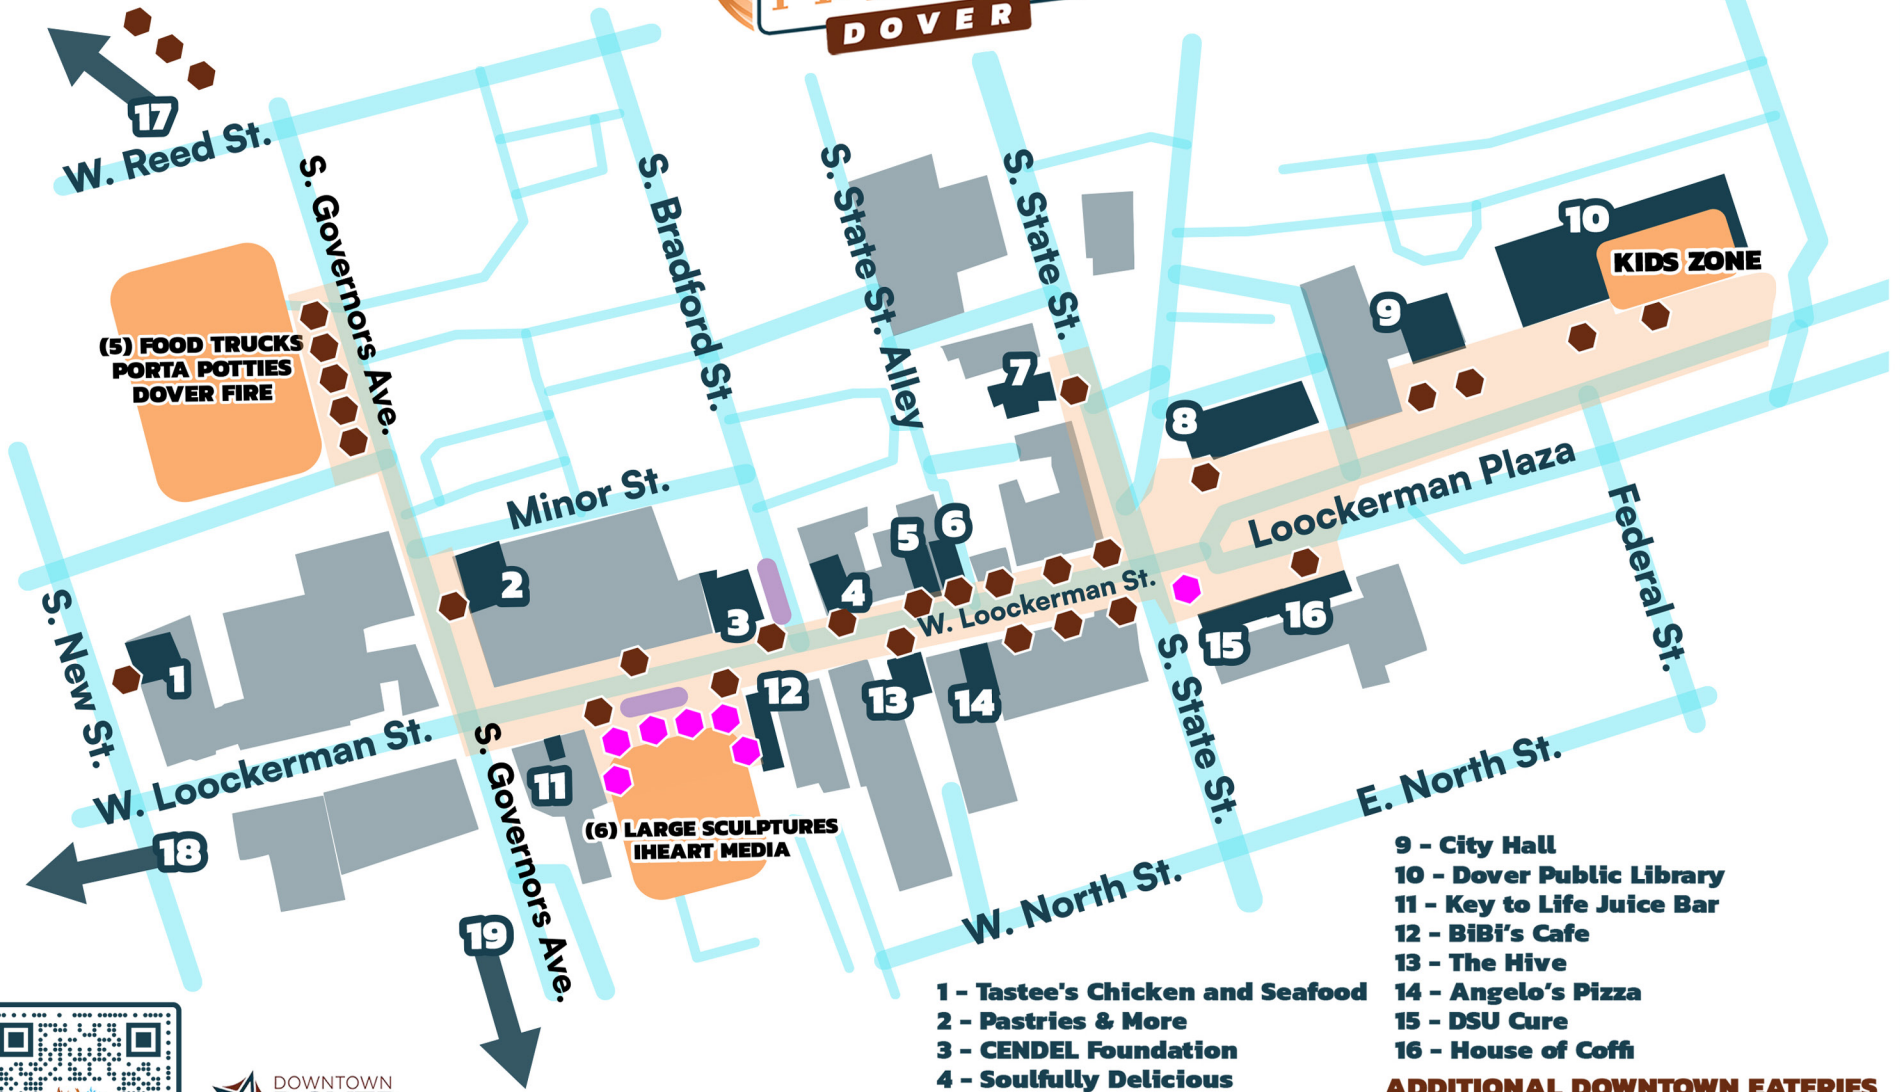

(5) FOOD TRUCKS
PORTA POTTIES
DOVER FIRE

(6) LARGE SCUPTURES
IHEART MEDIA

KIDS ZONE

- 9 - City Hall
- 10 - Dover Public Library
- 11 - Key to Life Juice Bar
- 12 - BiBi's Cafe
- 13 - The Hive
- 14 - Angelo's Pizza
- 15 - DSU Cure
- 16 - House of Coffi

ADDITIONAL DOWNTOWN EATERIES

- 1 - Tastee's Chicken and Seafood
- 2 - Pastries & More
- 3 - CENDEL Foundation
- 4 - Soulfully Delicious
- 5 - Stonerail Market
- 6 - Dover Art League
- 7 - The Grey Fox
- 8 - PNC

- 17 - Rail Haus
- 18 - Simaron Pizza & Steak Shop
- 19 - La Baguette French Bakery

FireAndIceDover.com